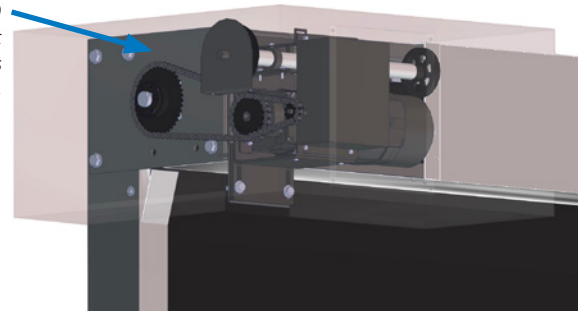

1/4" Black SBR rubber with polyester core weave. Flexible and resistant to abusive environments and impacts in temperatures from -40°F to +180°F

Compact, High Efficiency Helical Gear Head (HG) Operator provides fast & reliable springless operation.

PARK-KING™ Door Features	model HDP low headroom	model HDLH extra low headroom
<b>Door Size</b> — Maximum width x height – feet	25 x 10	25 x 10
<b>Headroom Clearance</b> — Minimum - inches	18	13
<b>Opening Speed</b> — inches per second (up to)	30	30
<b>Springless Design</b> — With optional inertia brake	•	•
<b>Curtain Type</b> — 1/4" Black SBR rubber with polyester core weave	•	•
<b>Static Windload</b> — 20 pounds per square foot	•	•
<b>Traveling Windbar</b> — for windy applications (optional)	•	n/a - optional weight for 15 lb/ft bottom bar
<b>Reversing Edge</b> — Pressure sensitive, wireless	Air-wave edge	2-wire electric edge
<b>Control Panel</b> — PLC and Inverter Drive soft start, soft stop	•	•
<b>Activation</b> — Remote controls, pull cords, loop & motion detectors and more	•	•
<b>Frame</b> — self-supporting Steel Mounting Angle	•	•
<b>Photoeyes</b> — Through Beam standard	•	•
<b>Egress</b> — Emergency Chain Hoist	•	•
<b>Other Options</b> — curtain colors, windows, hoods, access controls, speciality functions, sequencing, traffic lights and more	•	•