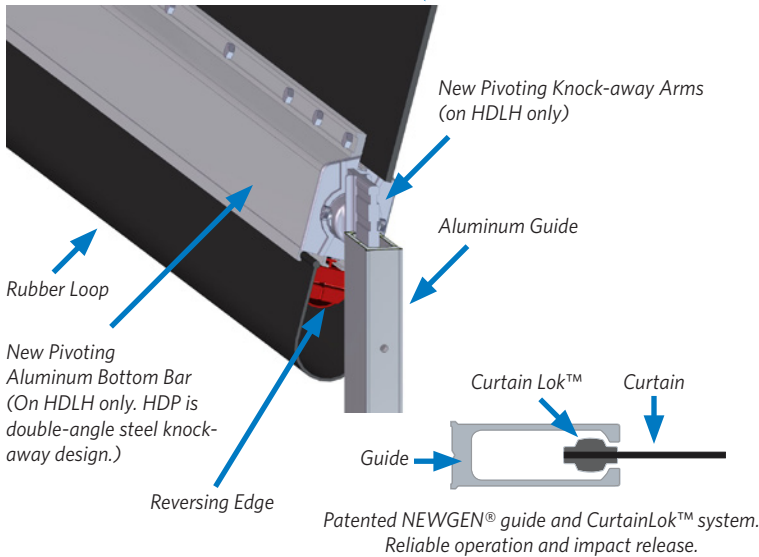

# LOW HEADROOM PARKING DOOR SYSTEMS

**Applications:** Condominiums, office towers, hotels, underground parking, airports

**PARK-KING™ doors combine rugged durability with a high performance drive system and sophisticated controls for superior low & extra low headroom parking garage door solutions.**

Outstanding reliability, minimal downtime and fast operation are essential requirements of parking garage door applications. Property and Maintenance Managers recognize the value of our PARK-KING™ doors proven durability and reliability combined with high speed performance and low maintenance.

1/4" Black SBR rubber with polyester core weave. Flexible and resistant to abusive environments and impacts in temperatures from -40°F to +180°F

Compact, High Efficiency Helical Gear Head (HG) Operator provides fast & reliable springless operation.