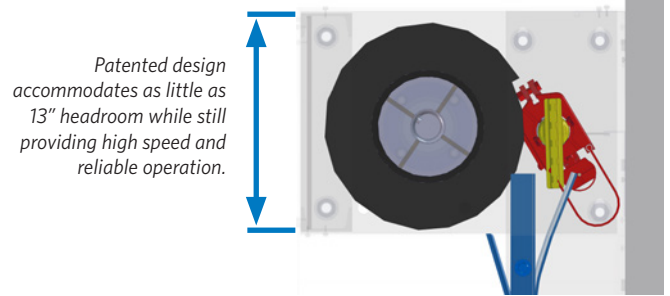

PARK-KING™ Door Features	model HDP low headroom	model HDLH extra low headroom
<b>Door Size</b> — Maximum width x height – feet	25 x 10	25 x 10
<b>Headroom Clearance</b> — Minimum - inches	18	13
<b>Opening Speed</b> — inches per second (up to)	30	30
<b>Springless Design</b> — With optional inertia brake	•	•
<b>Curtain Type</b> — 1/4" Black SBR rubber with polyester core weave	•	•
<b>Static Windload</b> — 20 pounds per square foot	•	•
<b>Traveling Windbar</b> — for windy applications (optional)	•	n/a - optional weight for 15 lb/ft bottom bar
<b>Reversing Edge</b> — Pressure sensitive, wireless	Air-wave edge	2-wire electric edge
<b>Control Panel</b> — PLC and Inverter Drive soft start, soft stop	•	•
<b>Activation</b> — Remote controls, pull cords, loop & motion detectors and more	•	•
<b>Frame</b> — self-supporting Steel Mounting Angle	•	•
<b>Photoeyes</b> — Through Beam standard	•	•
<b>Egress</b> — Emergency Chain Hoist	•	•
<b>Other Options</b> — curtain colors, windows, hoods, access controls, speciality functions, sequencing, traffic lights and more	•	•